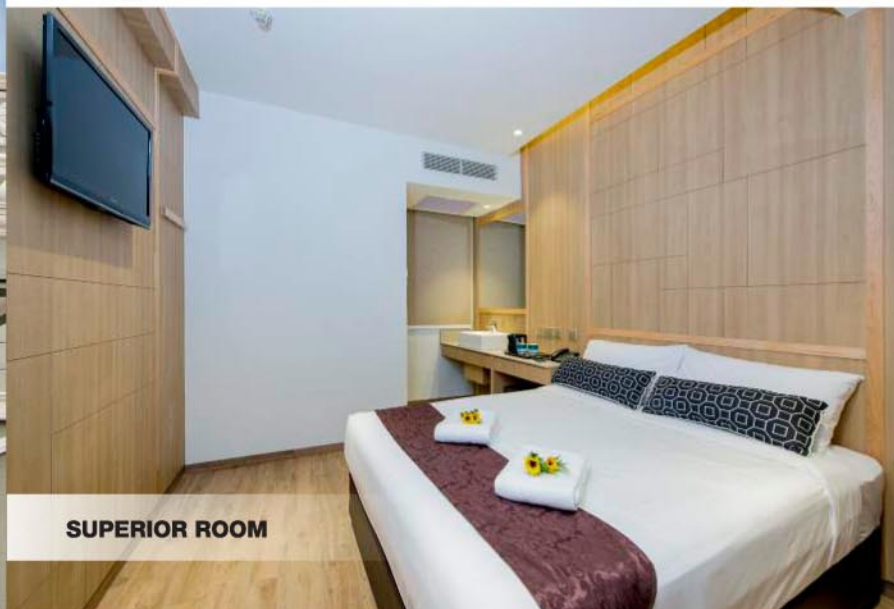

**SUPERIOR ROOM**

### Hotel Amenities

- High Speed Internet Connection (WiFi)
- Mini Fridge
- In room electronic safe
- Electronic card key lock sets
- Toilet with shower screen
- Branded luxurious pocket spring mattress
- 32" LED TV with the following channels
- Complimentary beverages/bottle water, toiletries

**SUPERIOR ROOM**

**TWIN ROOM**

**STANDARD ROOM**

**BATHROOM**

**BATHROOM**