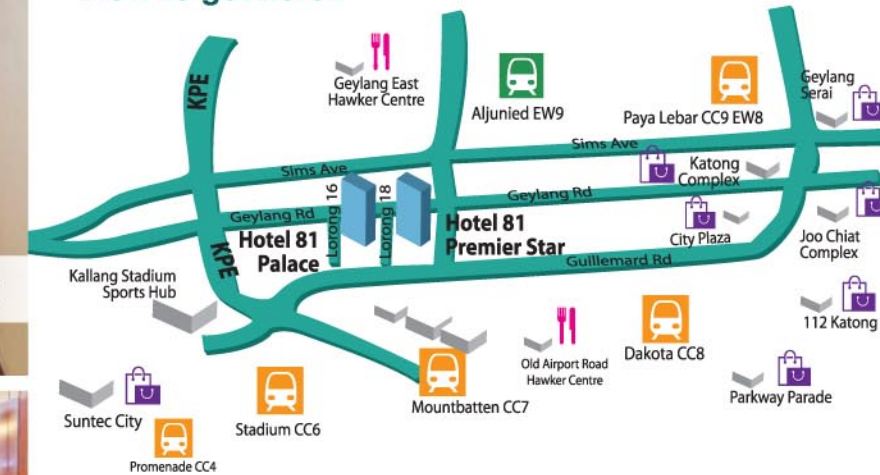

# HOTEL 81 PALACE

**Hotel 81 Palace** is situated in Geylang : an ethnic enclave with a myriad of local delicacies, available till the wee hours. It is easily accessible by the many bus services that ply the area. Aljunied MRT Station is also just a mere 10-minute stroll away.

## How to get here :

**Aljunied MRT Station (10 mins walk from hotel) :**  
20 minutes ride from Changi Airport MRT station (CG2).

**Bus Stop**  
Services Nos : 2, 13, 20, 21, 26, 51, 62, 63, 67, 80, 100, 158  
Services Nos : 7, 70, 197